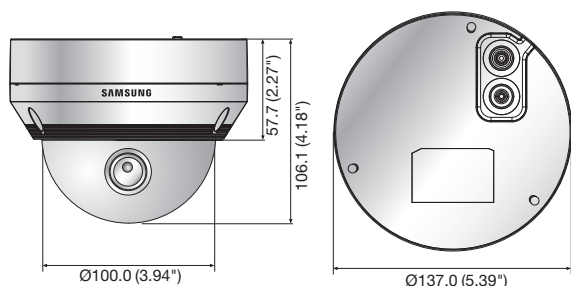

# SNV-L6083R

2Megapixel Full HD Vandal-Resistant Network IR Dome Camera

## Key Features

- Max. 2M (1920 x 1080) resolution
- 2.8 ~ 12mm (4.3x) varifocal lens
- 0.095Lux@F1.4 (Color), 0Lux@F1.4 (B/W : IR LED on)
- 30fps@all resolutions (H.264)
- H.264, MJPEG dual codec, Multiple streaming
- Motion detection, Tampering
- micro SD/SDHC memory slot, PoE
- IR viewable length 20m, IP66, IK10
- Hallway view support (Rotate 90°/270°)
- LDC support (Lens Distortion Correction)

## Dimensions

Unit : mm (inch)